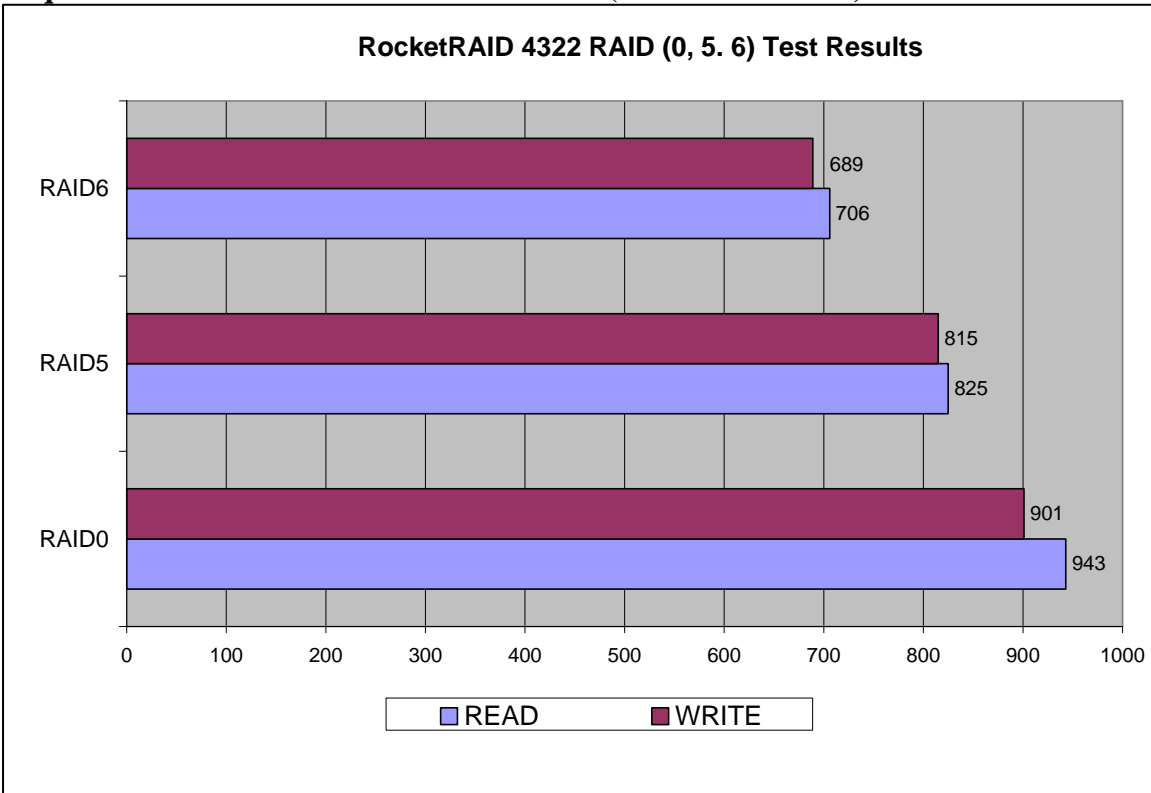

Host Adapter BIOS/Firmware version info:

HighPoint RocketRAID 4322 Firmware:v1.2.11.21

Host Adapter Device Driver:

HighPoint RocketRAID 4322 1.2.19.22

Benchmark Iometer-2006-07-27

Sequential Read / Write Performance MB/s (SAS Hard Drives)