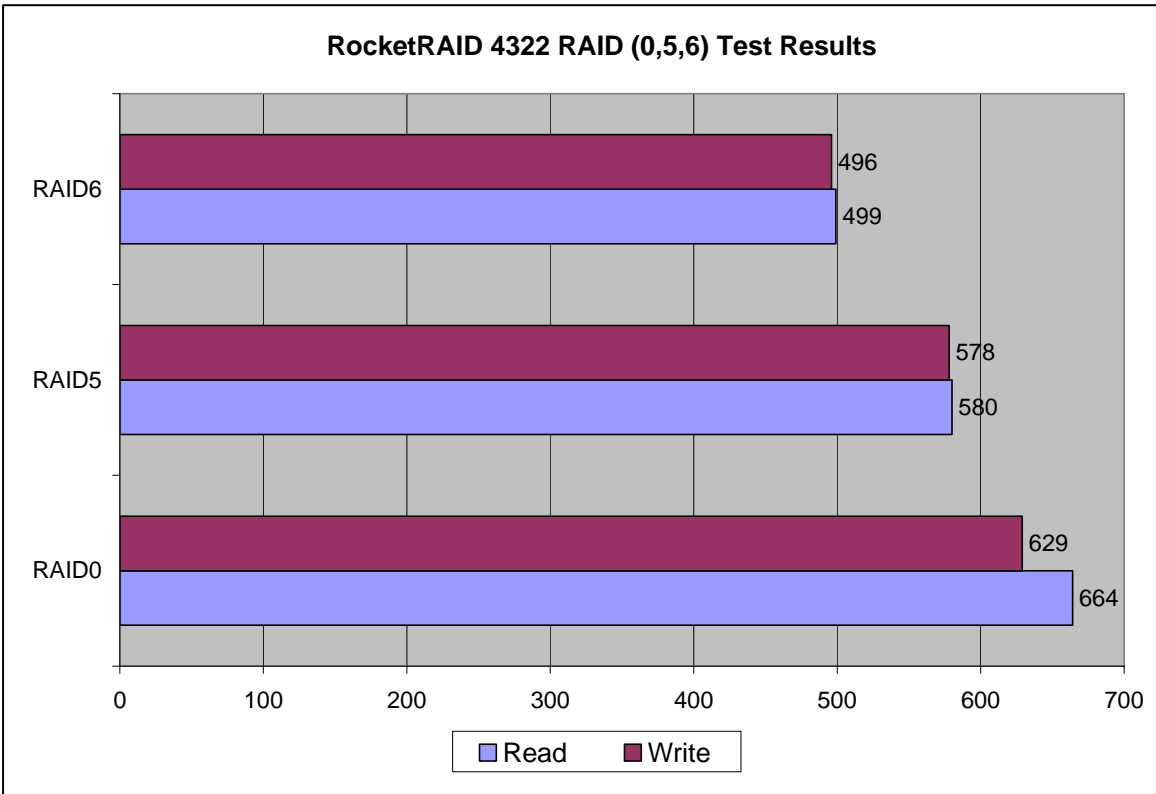

Sequential Read / Write Performance MB/s (SATA Hard Drives)