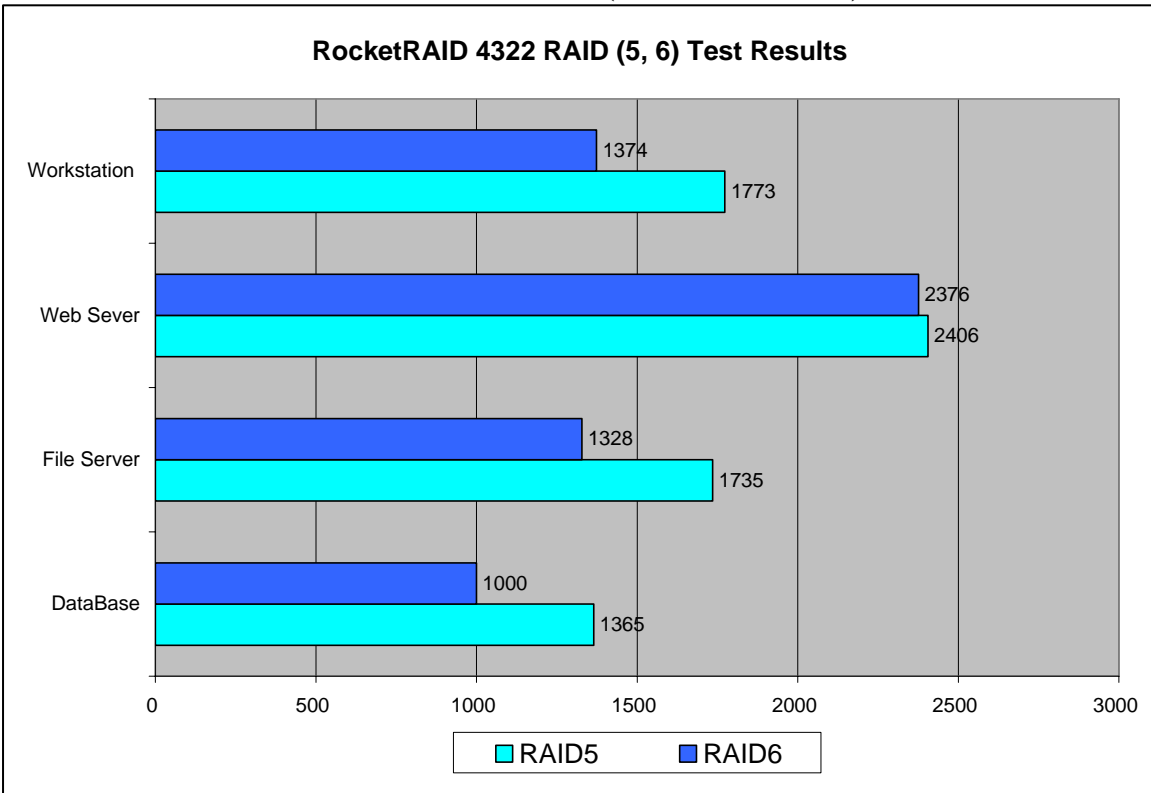

Real World Performance Simulations I/O's (SAS Hard Drives)